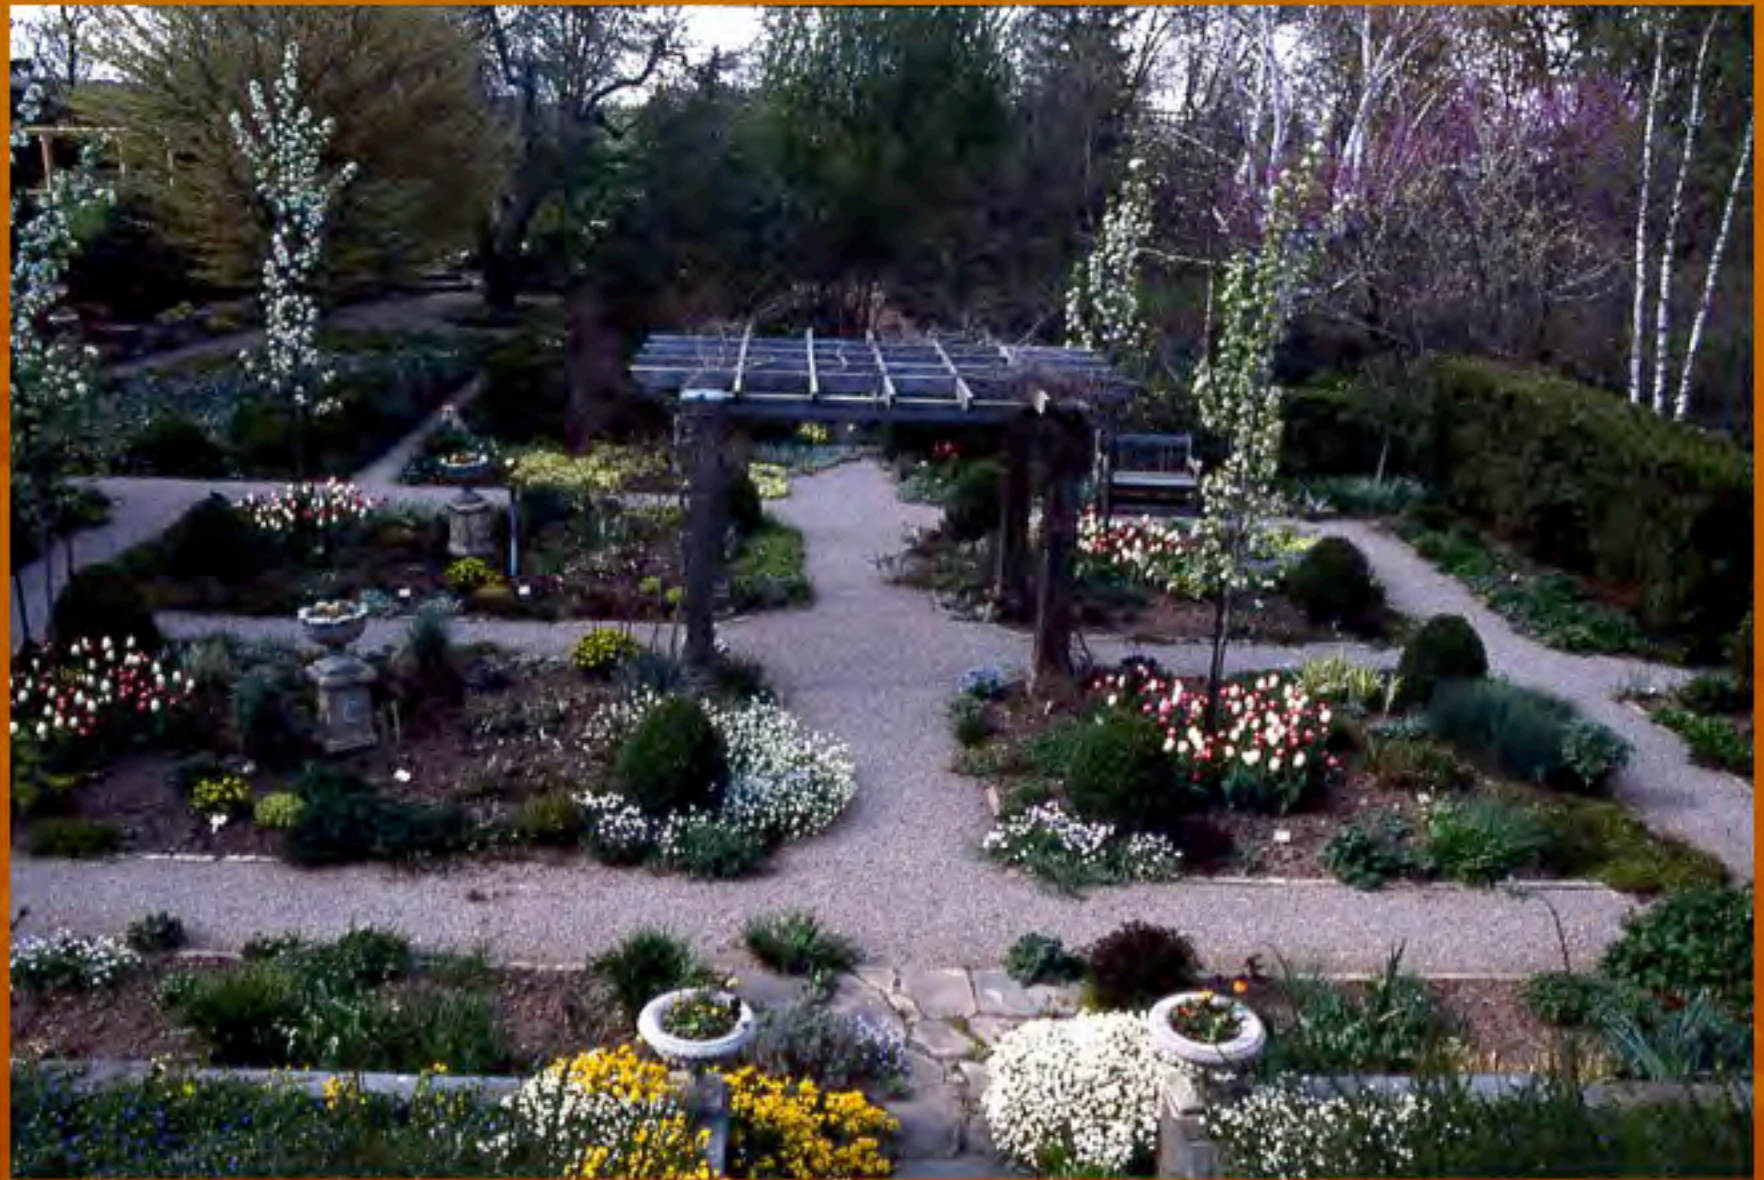

LONDON INTERNATIONAL AIRPORT

Landscape Design Concept

Professional Groundwork: *Access to the building*
using ground level

Hair gathering space: Defined by detection paving and tree planting will provide a sense of ease and reinforce the intensity of the space. Seating is provided under trees to accommodate informal gatherings.

The Result: Following the shape of the road, using continuous paving areas and modern personal storage will draw your attention to the building facade and set the scene for the new aviation. The landscape

The Result: The landscape will be done in stages, starting with the most visible areas.

The Projects

The Cuddy Gardens

The Cuddy Gardens

The McKeough Gardens

Patra, Lions
Head

The Moore Residence

London International Airport