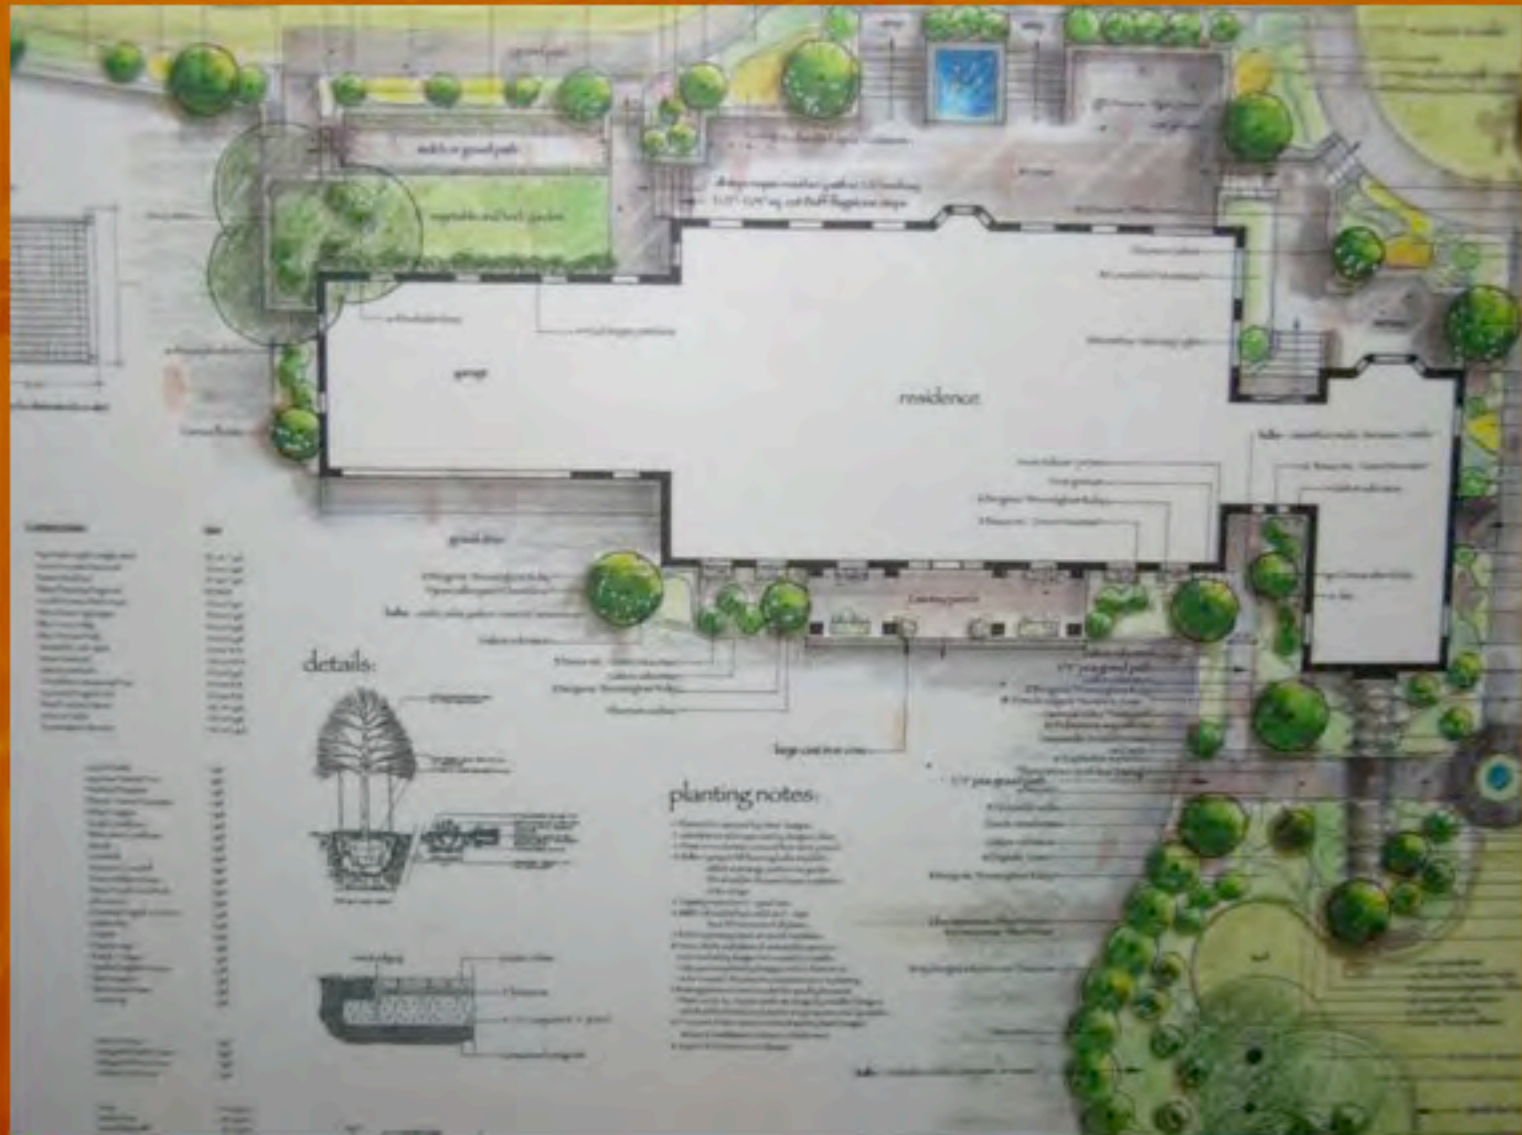

What is the value of this Garden?

15+

**Value added Gardens may also rely
on layering.**

The Plan

Kellogg Canada Inc

landscape concept

100 Kellogg Lane

London, Ontario

sketch perspective

proposed sign

proposed sign

Prepared by:
Date: 10/1/04

100 Kellogg Lane

London, Ontario

LONDON INTERNATIONAL AIRPORT

Landscape Design Concept

LONDON INTERNATIONAL AIRPORT

Landscape Design Concept

Professional Groundwork: *Access to the building*
using ground level

Hair gathering space: Defined by detection paving and tree planting will provide a sense of ease and reinforce the intensity of the space. Seating is provided under trees to accommodate informal gatherings.